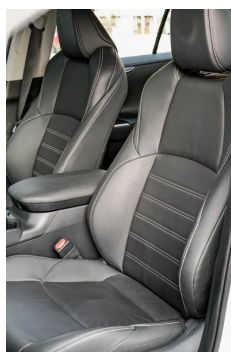

Vehicle Condition

1. Driver's seat rails and frame, Signs of removal. 2. Front passenger seat rails and frame, Signs of removal.

Configuration Information

Model Information

Model Name	Toyota Venza 2024 2.0L CVT Two-wheel drive luxury PLUS version
Launch Date	2024.05

Basic parameters

Vehicle Class	Compact SUV
Energy Type	Gasoline
Maximum Power (kW)	126
Maximum Torque (N·m)	206
Transmission	CVT continuously variable (simulating 10 gears)
Body Type	SUV
Engine	2.0L 171 horsepower L4
Dimensions (L×W×H) (mm)	4665*1855*1680
Official 0-100 km/h Acceleration (s)	-
Top Speed (km/h)	180
Curb Weight (kg)	1590
Maximum Gross Weight (kg)	2115
WLTP Combined Fuel Consumption (L/100km)	6.39

engine

Engine Model	M20C
Displacement (mL)	1987
Displacement (L)	2.0
Induction Type	Natural aspiration