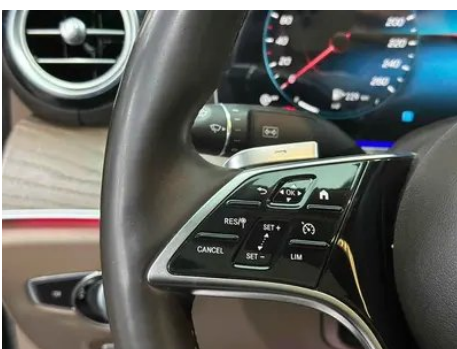

Vehicle Detail Report

Mercedes-Benz E-Class 2022 E 300 L Luxury
type Passenger car

Basic Information

Brand	Mercedes-Benz
Mileage	36,000 km
Color	Black
First Registration	2022-01-01
Transfer Count	0

Vehicle Images