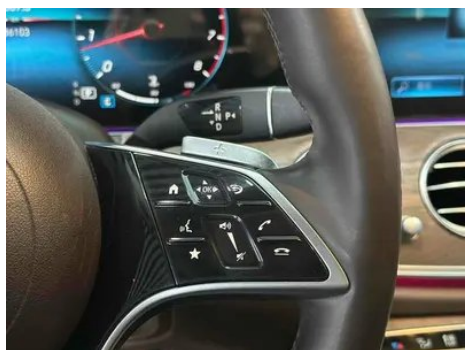

Vehicle Detail Report

Mercedes-Benz E-Class 2022 E 300 L Luxury
type Passenger car

Basic Information

Brand	Mercedes-Benz
Mileage	36,000 km
Color	Black
First Registration	2022-01-01
Transfer Count	0

Vehicle Images