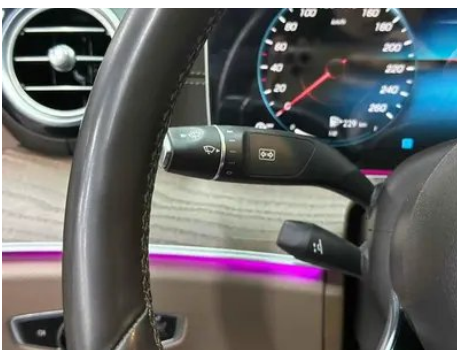

Vehicle Detail Report

Mercedes-Benz E-Class 2022 E 300 L Luxury
type Passenger car

Basic Information

Brand	Mercedes-Benz
Mileage	36,000 km
Color	Black
First Registration	2022-01-01
Transfer Count	0

Vehicle Images