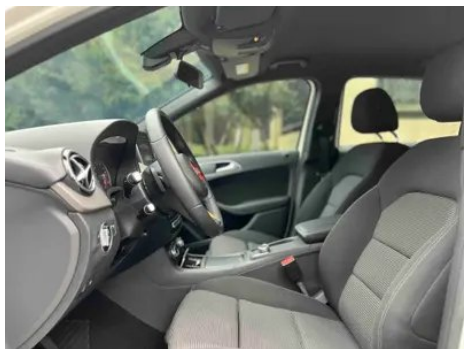

Vehicle Detail Report

Mercedes-Benz B-Class 2017 B 180

Basic Information

Brand	Mercedes-Benz
Mileage	63,000 km
Color	White
First Registration	2017-07-01
Transfer Count	1

Vehicle Images

Vehicle Condition

1. Right upper side rail, Paint repair. 2. Left rear frame rail, Deformation. 3. Inner side of right A-pillar, Deformation. 4. Right rear quarter panel, Paint repair, Body panel repair.