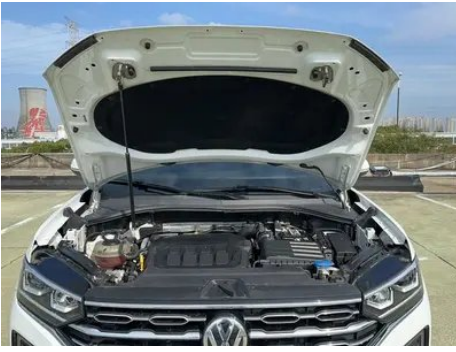

Vehicle Condition

1. Corrosion.

Configuration Information

Model Information

Model Name	Volkswagen Tayron 2021 330TSI Two-Drive Deluxe Zhilian Edition Plus
Launch Date	2021.05

Basic parameters

Vehicle Class	Mid-size SUV
Energy Type	Gasoline
Maximum Power (kW)	137