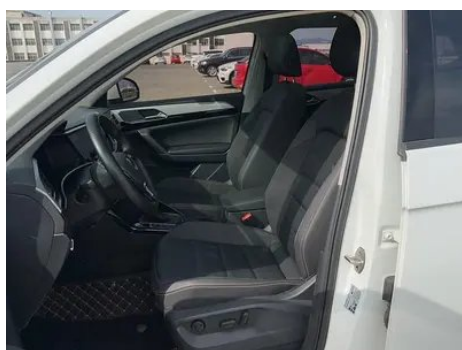

Vehicle Detail Report

Volkswagen Tayron 2021 330TSI Two-Drive Deluxe Zhilian Edition Plus

Basic Information

Brand	Volkswagen
Mileage	60,600 km
Color	White
First Registration	2022-08-01
Transfer Count	0

Vehicle Images