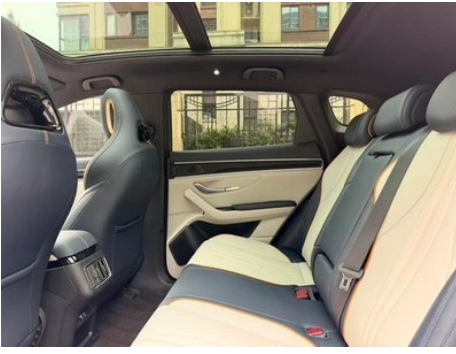

Vehicle Condition

1. Driver seat rails and frame, Signs of disassembly. 2. Passenger seat rails and frame, Signs of disassembly.

Configuration Information

Model Information

Model Information (continued)

Model Name	SONG PLUS New Energy 2023 Champion Edition DM-i 110KM Flagship PLUS
Launch Date	2023.06

Basic parameters

Vehicle Class	Compact SUV
Energy Type	Plug-in Hybrid Electric Vehicle (PHEV)
Maximum Power (kW)	81
Maximum Torque (N·m)	135
Transmission	E-CVT continuously variable transmission
Body Type	SUV
Engine	1.5L 110 horsepower L4
Dimensions (L×W×H) (mm)	4775*1890*1670
Official 0-100 km/h Acceleration (s)	8.3
Top Speed (km/h)	170
Curb Weight (kg)	1830
Maximum Gross Weight (kg)	2205
NEDC Electric Range (km)	110
Electric Motor (PS)	197
WLTC Electric Range (km)	85
Fuel Consumption with Depleted Battery (L/100km)	5.3

engine

Engine Model	BYD472QA
Displacement (mL)	1498
Displacement (L)	1.5
Induction Type	Natural aspiration
Cylinder Arrangement	L
Number of Cylinders	4
Valves per Cylinder	4
Valve Train	DOHC