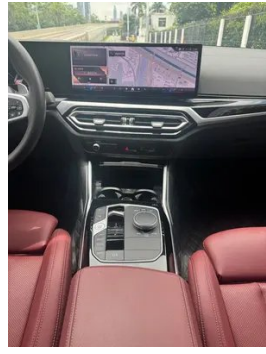

Vehicle Condition

1. Inner side of left B-pillar, Scratch.

Configuration Information

Model Information

Model Name	BMW 3 Series 2023 325i M Sports suit