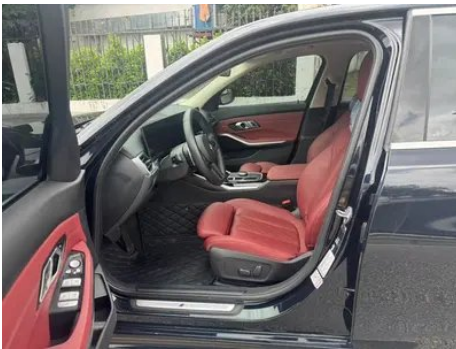

Vehicle Detail Report

BMW 3 Series 2023 325i M Sports suit

Basic Information

Brand	BMW
Mileage	13,000 km
Color	Black
First Registration	2024-01-01
Transfer Count	0

Vehicle Images

Vehicle Condition

1. Inner side of left B-pillar, Scratch.