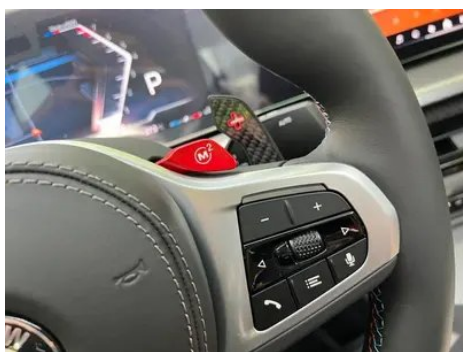

Vehicle Condition

1. Right front seat belt, Replaced. 2. Left rear quarter panel, Paint repair. 3. Right front seat belt, Replaced. 4. Airbag, Signs of removal, Replaced.

Configuration Information

Model Information

Model Name	BMW 3 Series 2025 330Li Premium Class M Sports Night Suit
Launch Date	2024.09

Basic parameters

Vehicle Class	Mid-size car
Energy Type	Gasoline
Maximum Power (kW)	180
Maximum Torque (N·m)	400
Transmission	8-gear manual integration
Body Type	Sedan
Engine	2.0T 245 horsepower L4
Dimensions (L×W×H) (mm)	4838*1827*1454
Official 0-100 km/h Acceleration (s)	6.3
Top Speed (km/h)	250
Curb Weight (kg)	1618
Maximum Gross Weight (kg)	2070
WLTP Combined Fuel Consumption (L/100km)	7

engine

Engine Model	B48B20G
Displacement (mL)	1998
Displacement (L)	2.0
Induction Type	Turbocharging
Cylinder Arrangement	L