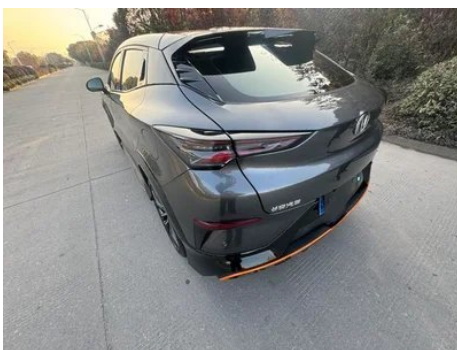

# Vehicle Detail Report

## Changan UNI-T 2022 1.5T Premium Trim

## Vehicle Condition

1. Inner side of right B-pillar, Dent.