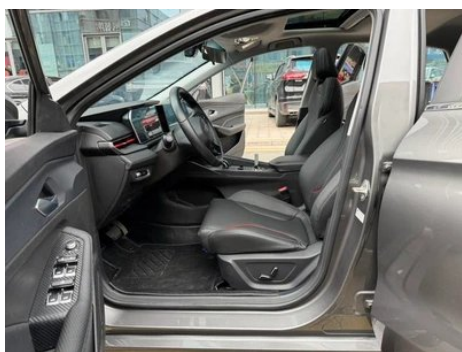

Vehicle Detail Report

Binrui 2022 Binrui COOL 1.5T DCT Thunder Edition

Basic Information

Brand	Geely
Mileage	30,000 km
Color	Dark gray
First Registration	2023-01-01
Transfer Count	0

Vehicle Images

Vehicle Condition