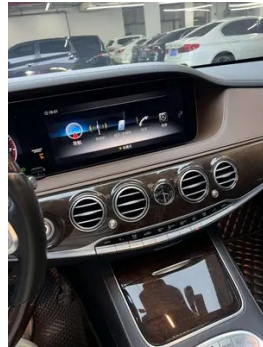

Vehicle Condition

1. Rear body panel, Deformation. 2. Right rear quarter panel, Paint repair, Body panel repair.

Configuration Information

Model Information

Model Name	Mercedes-Benz S-Class 2019 S 350 L Premium Trim
Launch Date	2018.08

Basic parameters

Vehicle Class	Large vehicle
Energy Type	Gasoline
Maximum Power (kW)	230