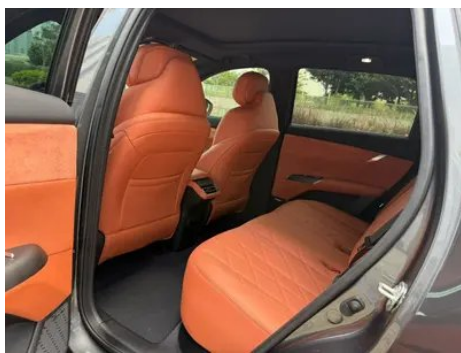

Vehicle Images

Vehicle Condition

1. Original metal body panels with factory paint.

Configuration Information

Model Information

Model Name	Changan CS75PLUS 2025 Fourth generation 1.5T New Blue Whale Smart Flagship
Launch Date	2024.09