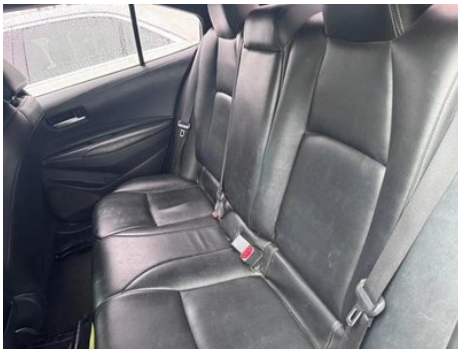

Vehicle Condition

1. Deformation.

Configuration Information

Model Information

Model Name	Toyota Levin 2019 185T CVT Enterprising Edition Country VI