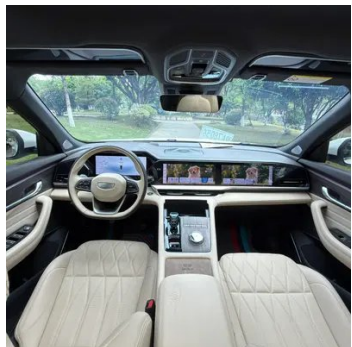

Vehicle Images

Vehicle Condition

1. Driver's seat rails and frame, Signs of removal. 2. Front passenger seat rails and frame, Signs of removal.

Configuration Information

Model Information

Model Name	Geely Monjaro 2025 Oriental Yao 2.0TD Automatic SisStar Edition
Launch Date	2024.10