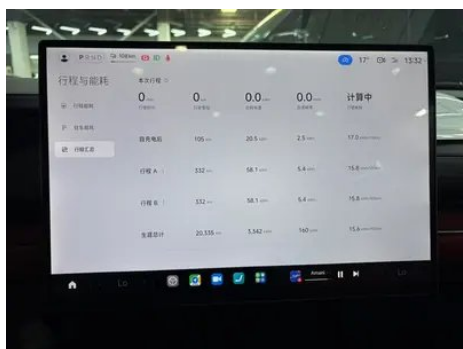

Vehicle Detail Report

Xiaomi Auto SU7 2024 Rear Drive Standard Long Range

Basic Information

Brand	Xiaomi Auto
Mileage	20,300 km
Color	Green
First Registration	2025-03-01
Transfer Count	1

Vehicle Images

Vehicle Condition