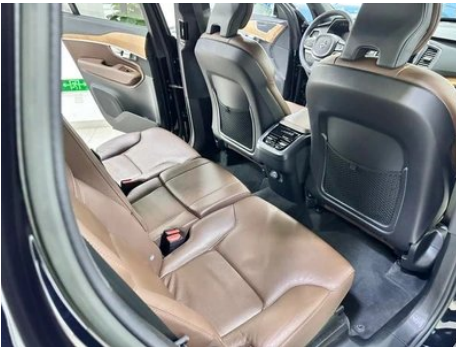

Vehicle Condition

1. Left rear fender, Paint repair. 2. Driver seat, Wear. 3. Passenger seat, Wear.

Configuration Information

Model Information

Model Name	Volvo XC90 2023 B5 Zhixing Deluxe Edition 7 seat