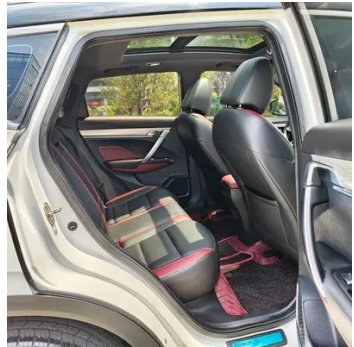

# Vehicle Detail Report

Geely Coolray 2019 Sports style 260T DCT  
Battle Country VI

## Vehicle Images

## Vehicle Condition

1. Original metal body panels with factory paint.