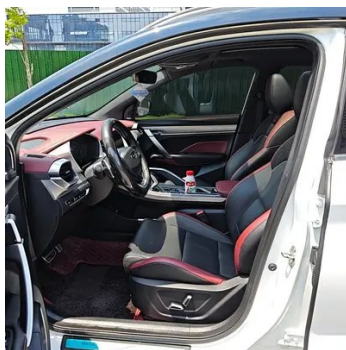

# Vehicle Detail Report

Geely Coolray 2019 Sports style 260T DCT  
Battle Country VI

## Vehicle Images