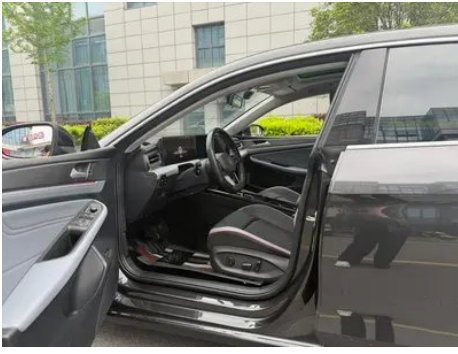

Vehicle Detail Report

Volkswagen Lamando 2022 Lamando L 280TSI DSG Spicy Edition

Basic Information

Brand	Volkswagen
Mileage	72,000 km
Color	Dark gray
First Registration	2022-07-01
Transfer Count	0

Vehicle Images