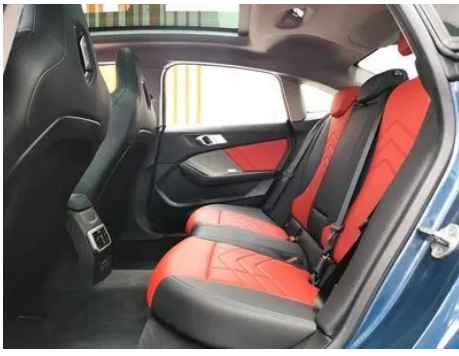

Vehicle Detail Report

BMW 2 Series 2025 225L M Sports Night Suit

Basic Information

Brand	BMW
Mileage	4,900 km
Color	Blue
First Registration	2025-02-01
Transfer Count	0

Vehicle Images

Vehicle Condition

1. Original metal body panels with factory paint.