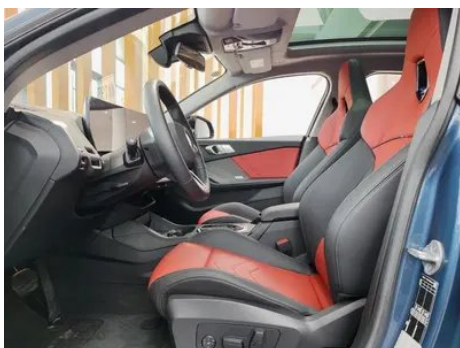

Vehicle Detail Report

BMW 2 Series 2025 225L M Sports Night Suit

Basic Information

Brand	BMW
Mileage	4,900 km
Color	Blue
First Registration	2025-02-01
Transfer Count	0

Vehicle Images

Vehicle Condition

1. Original metal body panels with factory paint.