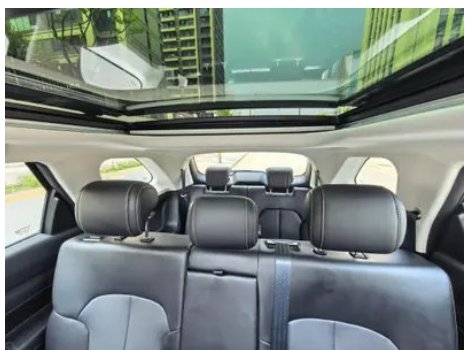

Vehicle Detail Report

Changan CS75 2026 PRO 1.5T DCT Premium
Class 7 seat

Basic Information

Brand	Changan
Mileage	3,000 km
Color	Dark gray
First Registration	2025-11-01
Transfer Count	0

Vehicle Images