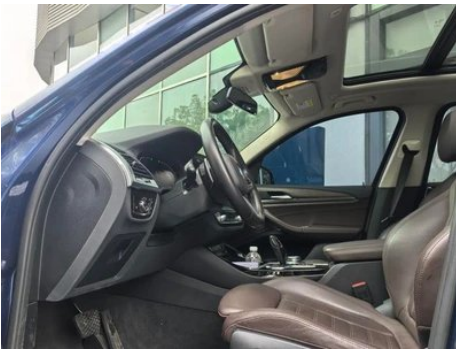

Vehicle Detail Report

BMW X3 2020 xDrive28i M Sports suit

Basic Information

Brand	BMW
Mileage	104,000 km
Color	Blue
First Registration	2020-05-01
Transfer Count	1

Vehicle Images

Vehicle Condition

1. Left rear fender, Deformation. 2. Right rear fender, Deformation.