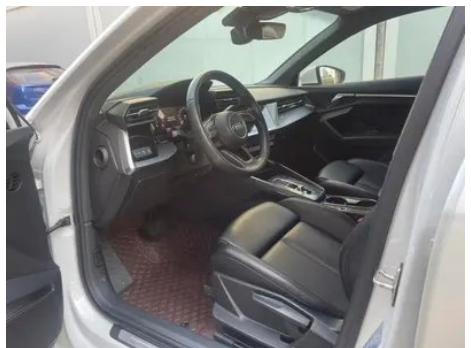

Vehicle Detail Report

Audi A3 2021 A3L Limousine 35 TFSI Progressive and Elegant Style

Basic Information

Brand	Audi
Mileage	71,000 km
Color	White
First Registration	2021-06-01
Transfer Count	1

Vehicle Images

Vehicle Condition

1. Left upper side rail, Paint repair. 2. Right upper side rail, Paint repair. 3. Left rocker panel, Paint repair. 4. Right rocker panel, Paint repair, Outer-side body panel repair. 5. Inner side of left C-pillar, Deformation. 6. Driver's seat rails and frame, Signs of removal. 7. Front passenger seat rails and frame, Signs of removal. 8. Headliner, Soiling. 9. Left rear quarter panel, Paint repair, Body panel repair. 10. Right rear quarter panel, Paint repair. 11. Headliner, Soiling.