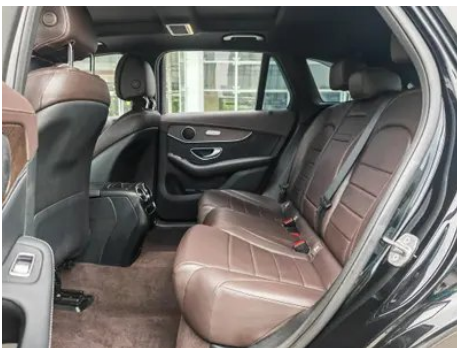

Vehicle Condition

1. Original metal body panels with factory paint.

Configuration Information

Model Information

Model Name	Mercedes-Benz GLC 2020 Restyling GLC 260 L 4MATIC Luxury type
Launch Date	2020.03