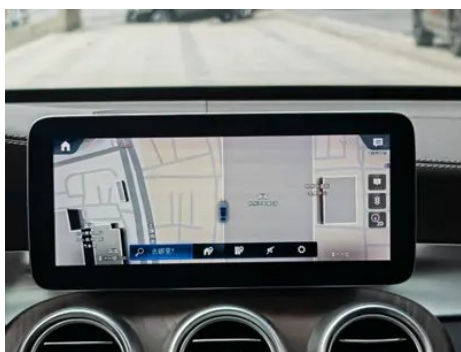

Vehicle Condition

1. Original metal body panels with factory paint.

Configuration Information

Model Information

Model Name	Mercedes-Benz GLC 2020 Restyling GLC 260 L 4MATIC Luxury type
Launch Date	2020.03

Basic parameters

Vehicle Class	Mid-size SUV
Energy Type	Gasoline
Maximum Power (kW)	145
Maximum Torque (N·m)	320
Transmission	9-gear manual integration
Body Type	SUV
Engine	2.0L 197 hp L4
Dimensions (L×W×H) (mm)	4764*1898*1642
Official 0-100 km/h Acceleration (s)	8.4
Top Speed (km/h)	213
Curb Weight (kg)	-
Maximum Gross Weight (kg)	-
NEDC Combined Fuel Consumption (L/100km)	8.2

engine

Engine Model	264 920
Displacement (mL)	1991
Displacement (L)	2.0
Induction Type	Turbocharging
Cylinder Arrangement	L