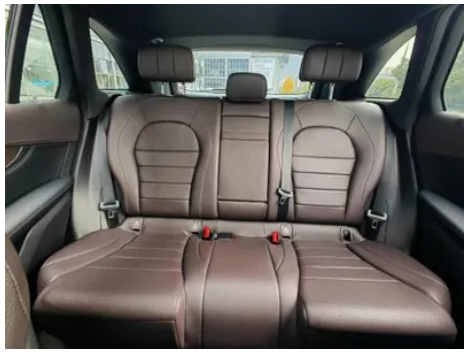

Vehicle Detail Report

Mercedes-Benz GLC 2020 Restyling GLC 260 L 4MATIC Luxury type

Basic Information

Brand	Mercedes-Benz
Mileage	133,000 km
Color	Black
First Registration	2020-06-01
Transfer Count	0

Vehicle Images