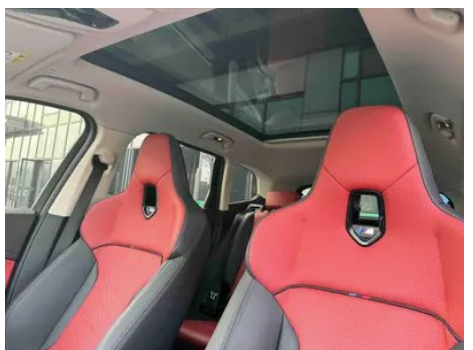

Vehicle Detail Report

BMW X1 2023 sDrive25Li M Sports suit

Basic Information

Brand	BMW
Mileage	16,000 km
Color	Silver-gray
First Registration	2024-05-01
Transfer Count	0

Vehicle Images

Vehicle Condition

1. Original metal body panels with factory paint.