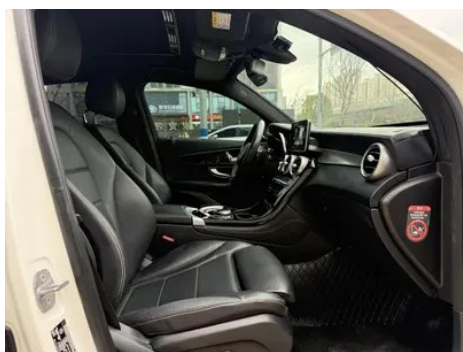

Vehicle Detail Report

Mercedes-Benz GLC Coupe 2018 GLC 200 4MATIC coupe SUV

Basic Information

Brand	Mercedes-Benz
Mileage	60,000 km
Color	White
First Registration	2018-06-01
Transfer Count	0

Vehicle Images

Vehicle Condition

1. Rear body panel, Deformation, Body panel repair. 2. Driver's seat rails and frame, Signs of removal. 3. Front passenger seat rails and frame, Signs of removal. 4. Left rear quarter panel, Paint repair. 5. Right rear quarter panel, Paint repair, Body panel repair.