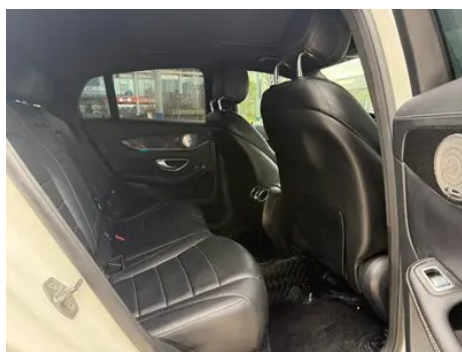

Vehicle Detail Report

Mercedes-Benz GLC Coupe 2018 GLC 200 4MATIC coupe SUV

Basic Information

Brand	Mercedes-Benz
Mileage	60,000 km
Color	White
First Registration	2018-06-01
Transfer Count	0

Vehicle Images

Vehicle Condition

1. Rear body panel, Deformation, Body panel repair. 2. Driver's seat rails and frame, Signs of removal. 3. Front passenger seat rails and frame, Signs of removal. 4. Left rear quarter panel, Paint repair. 5. Right rear quarter panel, Paint repair, Body panel repair.