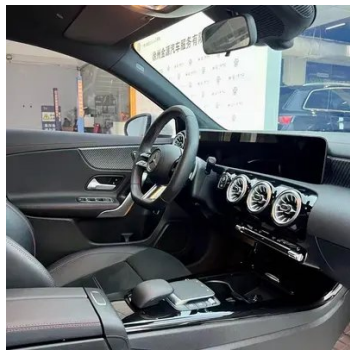

Vehicle Condition

1. Original metal body panels with factory paint.

Configuration Information

Model Information

Model Name	Mercedes-Benz A-Class 2023 A 200 L Fashionable
Launch Date	2023.05

Basic parameters