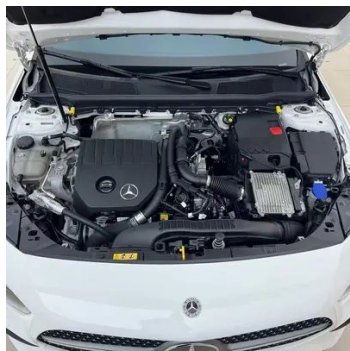

Vehicle Condition

1. Original metal body panels with factory paint.

Configuration Information

Model Information

Model Name	Mercedes-Benz A-Class 2023 A 200 L Fashionable
Launch Date	2023.05

Basic parameters

Basic parameters (continued)

Official 0-100 km/h Acceleration (s)	8.9
Top Speed (km/h)	230
Curb Weight (kg)	1433
Maximum Gross Weight (kg)	1910
WLTP Combined Fuel Consumption (L/100km)	6.06

engine

Engine Model	282 814
Displacement (mL)	1332
Displacement (L)	1.3
Induction Type	Turbocharging
Cylinder Arrangement	L
Number of Cylinders	4
Valves per Cylinder	4
Valve Train	DOHC
Maximum Power (PS)	163
Max Power Speed (rpm)	5500
Max Torque Speed (rpm)	2000-3500
Maximum net power (kW)	120
Fuel Grade	95.
Fuel Delivery System	Direct injection
Cylinder Head Material	Aluminum alloy
Cylinder Block Material	Aluminum alloy
Engine layout	Horizontal