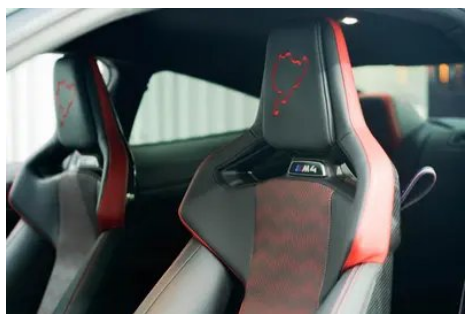

Vehicle Condition

1. Original metal body panels with factory paint.

Configuration Information

Model Information

Model Name	BMW M4 2025 M4 Coupe Nürburgrin Official Cooperative Limited Edition
Launch Date	2025.04