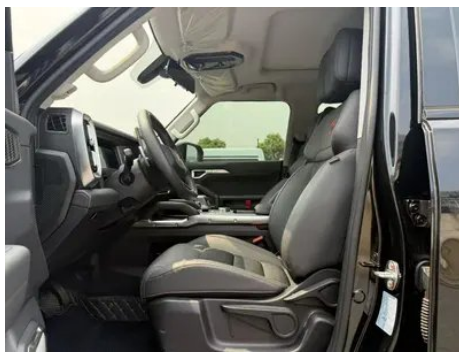

Vehicle Detail Report

Jetour T2 2023 1.5TD Two-wheel drive Discover PRO

Basic Information

Brand	Jetour
Mileage	7,000 km
Color	Black
First Registration	2024-03-01
Transfer Count	0

Vehicle Images