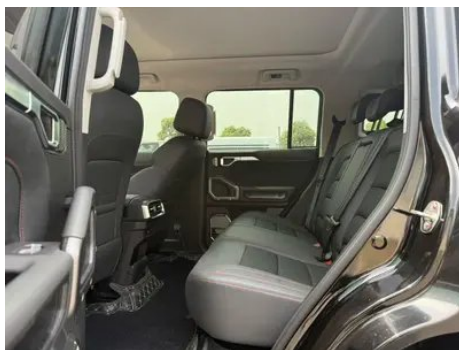

Vehicle Detail Report

Jetour T2 2023 1.5TD Two-wheel drive Discover PRO

Basic Information

Brand	Jetour
Mileage	7,000 km
Color	Black
First Registration	2024-03-01
Transfer Count	0

Vehicle Images