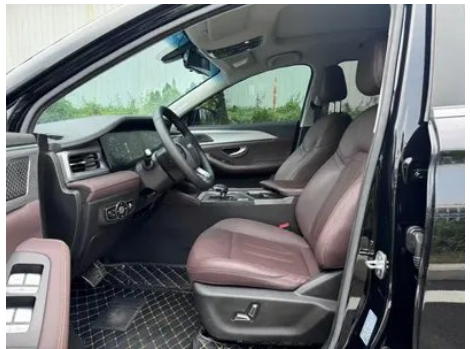

Vehicle Detail Report

Jetour X90 PLUS 2023 Restyling 1.6TD DCT Villa

Basic Information

Brand	Jetour
Mileage	44,000 km
Color	Black
First Registration	2023-05-01
Transfer Count	0

Vehicle Images