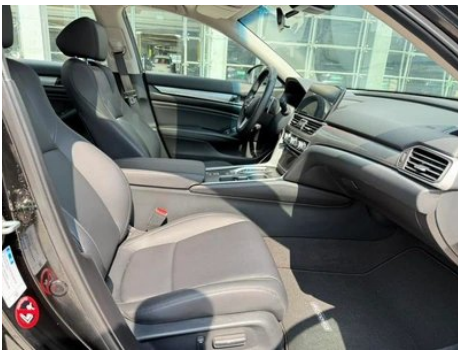

Vehicle Detail Report

Honda Accord 2022 Sharp Hybrid 2.0L Sharp Collar Edition

Basic Information

Brand	Honda
Mileage	29,000 km
Color	Black
First Registration	2023-05-01
Transfer Count	0

Vehicle Images

Vehicle Condition

1. Driver's seat rails and frame, Signs of removal. 2. Front passenger seat rails and frame, Signs of removal.

Configuration Information

Model Information

Model Name	Accord 2022 Sharp Hybrid 2.0L Sharp Collar Edition
Launch Date	2021.10