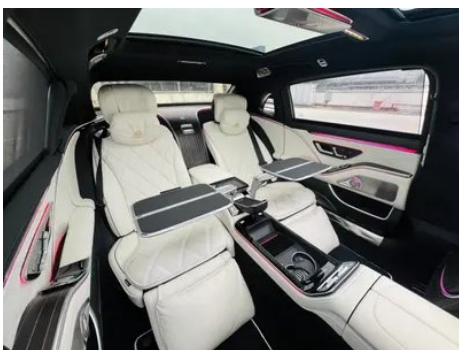

Vehicle Images

Vehicle Condition

1. Original metal body panels with factory paint.

Configuration Information

Model Information

Model Name	Mercedes-Benz Mercedes-Maybach S-Class 2022 S 680 4MATIC Originality Gao Ding First Edition
Launch Date	2022.08