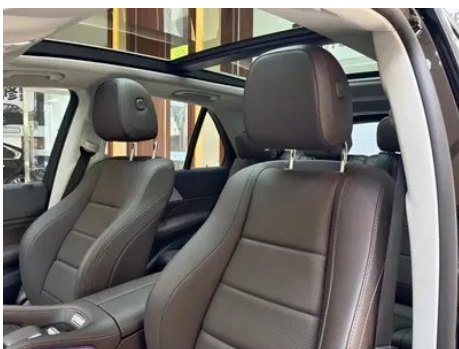

Vehicle Detail Report

Mercedes-Benz GLE (Imported) 2021 GLE 450 4MATIC Fashionable

Basic Information

Brand	Mercedes-Benz
Mileage	48,000 km
Color	Black
First Registration	2021-05-01
Transfer Count	0

Vehicle Images