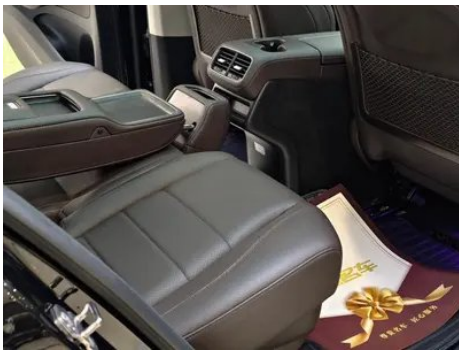

Vehicle Detail Report

Mercedes-Benz GLE (Imported) 2021 GLE 450 4MATIC Fashionable

Basic Information

Brand	Mercedes-Benz
Mileage	48,000 km
Color	Black
First Registration	2021-05-01
Transfer Count	0

Vehicle Images