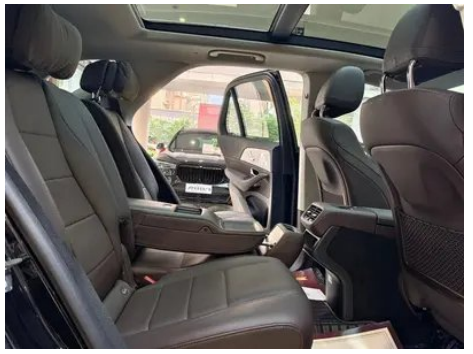

Vehicle Detail Report

Mercedes-Benz GLE (Imported) 2021 GLE 450 4MATIC Fashionable

Basic Information

Brand	Mercedes-Benz
Mileage	48,000 km
Color	Black
First Registration	2021-05-01
Transfer Count	0

Vehicle Images

Vehicle Condition

1. Original metal body panels with factory paint.

Configuration Information

Model Information

Model Name	Mercedes-Benz GLE (Imported) 2021 GLE 450 4MATIC Fashionable
Launch Date	2020.11

Basic parameters