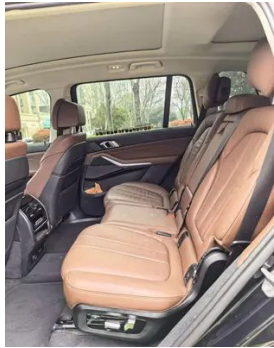

Vehicle Detail Report

BMW X7 2022 xDrive40i Leading Luxury Set

Basic Information

Brand	BMW
Mileage	37,000 km
Color	Black
First Registration	2022-09-01
Transfer Count	0

Vehicle Images

Vehicle Condition

1. Hood, Paint repair. 2. Hood hinge, Signs of removal. 3. Windshield, Replaced.