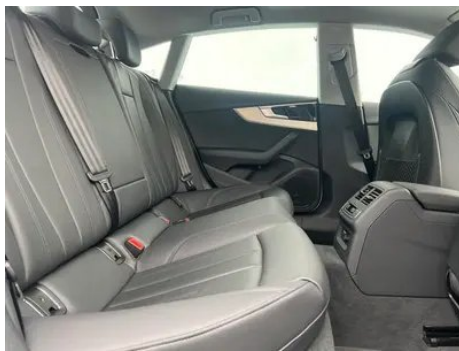

Vehicle Detail Report

Audi A5 2024 Sportback 40 TFSI Fashion dynamic type

Basic Information

Brand	Audi
Mileage	1,700 km
Color	White
First Registration	2025-04-01
Transfer Count	0

Vehicle Images