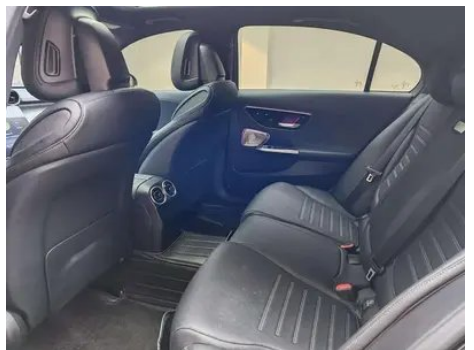

Vehicle Condition

1. Inner side of right B-pillar, Scratch.

Configuration Information

Model Information

Model Name	Mercedes-Benz C-Class 2022 C 200 L Sports version
Launch Date	2021.08

Basic parameters

Vehicle Class	Mid-size car
Energy Type	Gasoline + 48V Mild Hybrid System
Maximum Power (kW)	125
Maximum Torque (N·m)	250
Transmission	9-gear manual integration
Body Type	Sedan
Engine	1.5T 170 horsepower L4
Dimensions (L×W×H) (mm)	4882*1820*1456
Official 0-100 km/h Acceleration (s)	9
Top Speed (km/h)	225
Curb Weight (kg)	1700
Maximum Gross Weight (kg)	-
WLTP Combined Fuel Consumption (L/100km)	6.1