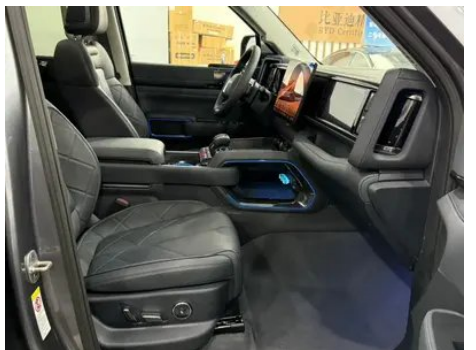

Vehicle Images

Vehicle Condition

1. Original metal body panels with factory paint.

Configuration Information

Model Information

Model Name	Fangchengbao Leopard 5 2025 Cloud Cage Laser Dry Kun Smart Driving Edition
Launch Date	2025.02