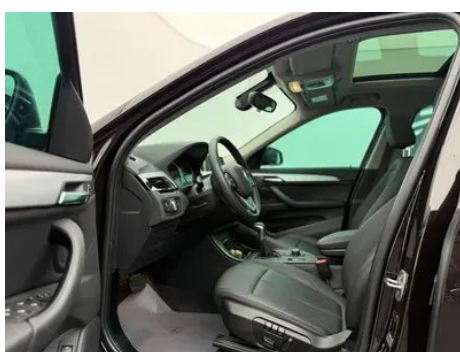

Vehicle Detail Report

BMW X1 2019 sDrive20Li Leading Type

Basic Information

Brand	BMW
Mileage	121,000 km
Color	Coffee color
First Registration	2019-09-01
Transfer Count	0

Vehicle Images

Vehicle Condition

1. Right rear quarter panel, Deformation.