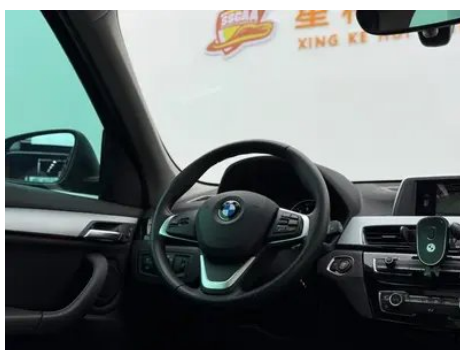

Vehicle Detail Report

BMW X1 2019 sDrive20Li Leading Type

Basic Information

Brand	BMW
Mileage	121,000 km
Color	Coffee color
First Registration	2019-09-01
Transfer Count	0

Vehicle Images

Vehicle Condition

1. Right rear quarter panel, Deformation.