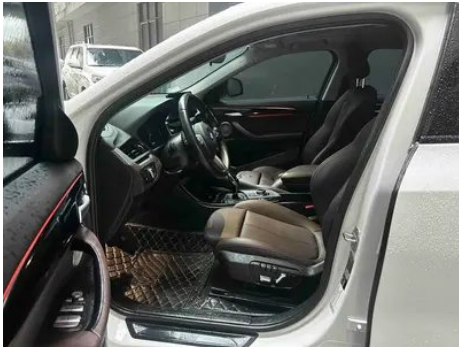

Vehicle Detail Report

BMW X2 2022 sDrive25i M Sports suit

Basic Information

Brand	BMW
Mileage	38,000 km
Color	White
First Registration	2022-11-01
Transfer Count	0

Vehicle Images

Vehicle Condition

1. Original metal body panels with factory paint.