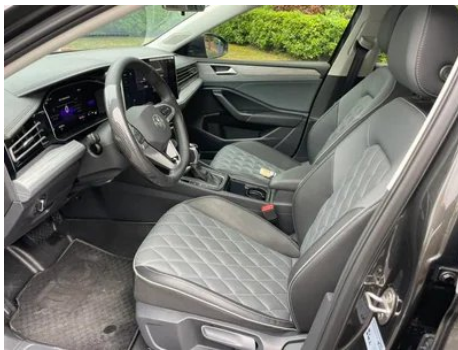

Vehicle Detail Report

Volkswagen Sagitar 2025 300TSI DSG Premium Edition

Basic Information

Brand	Volkswagen
Mileage	20,000 km
Color	Black
First Registration	2025-01-01
Transfer Count	0

Vehicle Images

Vehicle Condition