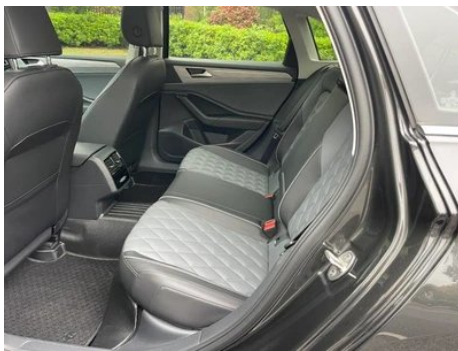

Vehicle Detail Report

Volkswagen Sagitar 2025 300TSI DSG Premium Edition

Basic Information

Brand	Volkswagen
Mileage	20,000 km
Color	Black
First Registration	2025-01-01
Transfer Count	0

Vehicle Images

Vehicle Condition