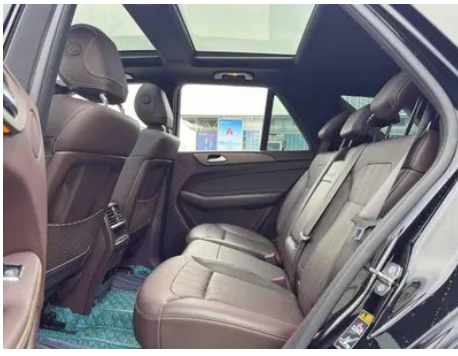

Vehicle Images

Vehicle Condition

1. Driver's seat rails and frame, Signs of removal. 2. Front passenger seat rails and frame, Signs of removal.

Configuration Information

Model Information

Model Name	Mercedes-Benz GLE (Imported) 2019 GLE 320 4MATIC Dynamic Zhenzang Edition
Launch Date	2018.11