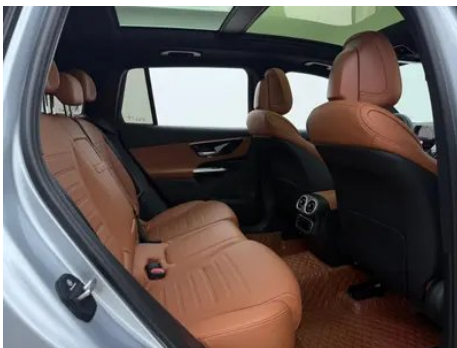

Vehicle Detail Report

Mercedes-Benz GLC 2023 GLC 260 L 4MATIC
Dynamic 5 seat

Basic Information

Brand	Mercedes-Benz
Mileage	66,000 km
Color	Silver-gray
First Registration	2023-09-01
Transfer Count	0

Vehicle Images