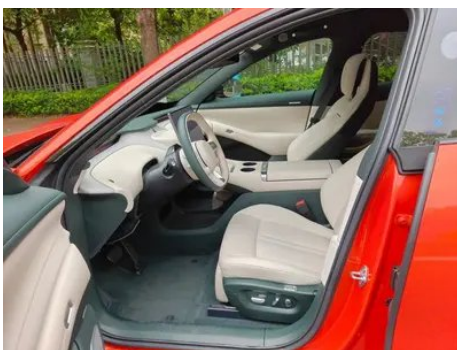

Vehicle Detail Report

Xiaomi Auto YU7 2025 Long battery life four-wheel drive Pro version

Basic Information

Brand	Xiaomi Auto
Mileage	5,000 km
Color	Orange
First Registration	2025-09-01
Transfer Count	0

Vehicle Images

Vehicle Condition

1. Original metal body panels with factory paint.

Configuration Information

Model Information

Model Name	Xiaomi Auto YU7 2025 Long battery life four-wheel drive Pro version
Launch Date	2025.06