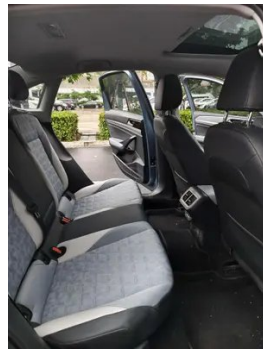

Vehicle Condition

1. Original metal body panels with factory paint.

Configuration Information

Model Information

Model Name	Volkswagen Laida 2023 280TSI DSG Full escape version
Launch Date	2022.06

Basic parameters

Vehicle Class	compact car
Energy Type	Gasoline
Maximum Power (kW)	110
Maximum Torque (N·m)	250
Transmission	7-speed dry dual clutch
Body Type	Sedan
Engine	1.4L 150 hp L4
Dimensions (L×W×H) (mm)	4678*1806*1474
Official 0-100 km/h Acceleration (s)	-
Top Speed (km/h)	200
Curb Weight (kg)	1345
Maximum Gross Weight (kg)	1805
WLTP Combined Fuel Consumption (L/100km)	5.78