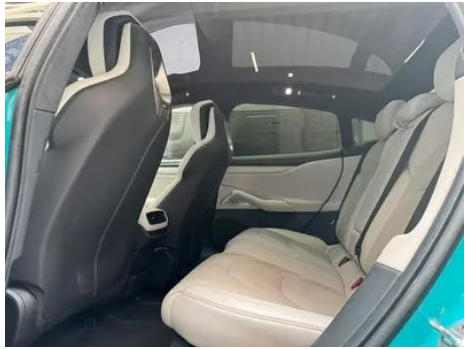

Vehicle Detail Report

Xiaomi Auto SU7 2024 Four-wheel drive long endurance Max version

Basic Information

Brand	Xiaomi Auto
Mileage	49,000 km
Color	Blue
First Registration	2024-03-01
Transfer Count	0

Vehicle Images