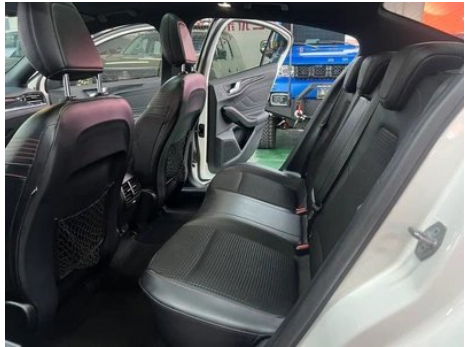

Vehicle Detail Report

Fox 2021 Three-box EcoBoost 180 Automatic ST Line

Basic Information

Brand	Ford
Mileage	72,000 km
Color	White
First Registration	2021-05-01
Transfer Count	0

Vehicle Images

Vehicle Condition

1. Spare wheel well, Water marks.

Configuration Information

Model Information

Model Name	Fox 2021 Three-box EcoBoost 180 Automatic ST Line
Launch Date	2020.11

Basic parameters

Vehicle Class	compact car
Energy Type	Gasoline
Maximum Power (kW)	128
Maximum Torque (N·m)	243
Transmission	8-gear manual integration
Body Type	Sedan
Engine	1.5T 174 horsepower L3
Dimensions (L×W×H) (mm)	4671*1810*1454
Official 0-100 km/h Acceleration (s)	9
Top Speed (km/h)	215
Curb Weight (kg)	1416
Maximum Gross Weight (kg)	1845
NEDC Combined Fuel Consumption (L/100km)	5.6