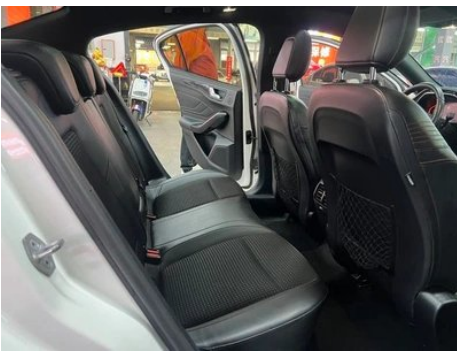

Vehicle Detail Report

Fox 2021 Three-box EcoBoost 180 Automatic ST Line

Basic Information

Brand	Ford
Mileage	72,000 km
Color	White
First Registration	2021-05-01
Transfer Count	0

Vehicle Images

Vehicle Condition

1. Spare wheel well, Water marks.

Configuration Information

Model Information

Model Name	Fox 2021 Three-box EcoBoost 180 Automatic ST Line
Launch Date	2020.11

Basic parameters

Vehicle Class	compact car
Energy Type	Gasoline
Maximum Power (kW)	128
Maximum Torque (N·m)	243
Transmission	8-gear manual integration
Body Type	Sedan
Engine	1.5T 174 horsepower L3
Dimensions (L×W×H) (mm)	4671*1810*1454
Official 0-100 km/h Acceleration (s)	9
Top Speed (km/h)	215
Curb Weight (kg)	1416
Maximum Gross Weight (kg)	1845
NEDC Combined Fuel Consumption (L/100km)	5.6