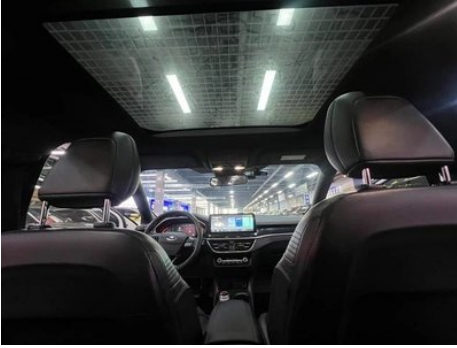

Vehicle Detail Report

Fox 2021 Three-box EcoBoost 180 Automatic ST Line

Basic Information

Brand	Ford
Mileage	72,000 km
Color	White
First Registration	2021-05-01
Transfer Count	0

Vehicle Images

Vehicle Condition

1. Spare wheel well, Water marks.

Configuration Information

Model Information

Model Name	Fox 2021 Three-box EcoBoost 180 Automatic ST Line
Launch Date	2020.11

Basic parameters

Vehicle Class	compact car
Energy Type	Gasoline
Maximum Power (kW)	128
Maximum Torque (N·m)	243
Transmission	8-gear manual integration
Body Type	Sedan
Engine	1.5T 174 horsepower L3
Dimensions (L×W×H) (mm)	4671*1810*1454
Official 0-100 km/h Acceleration (s)	9
Top Speed (km/h)	215
Curb Weight (kg)	1416
Maximum Gross Weight (kg)	1845
NEDC Combined Fuel Consumption (L/100km)	5.6