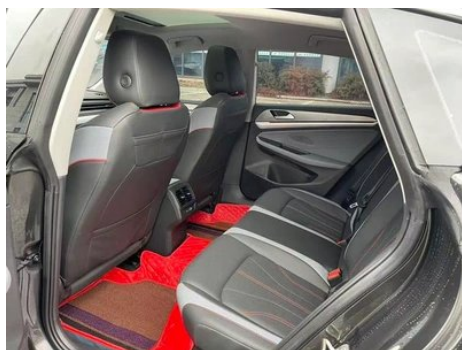

Vehicle Condition

1. Original metal body panels with factory paint.

Configuration Information

Model Information

Model Name	Volkswagen Lamando 2024 Lamando L 280TSI DSG Cool Spicy Edition
Launch Date	2023.09