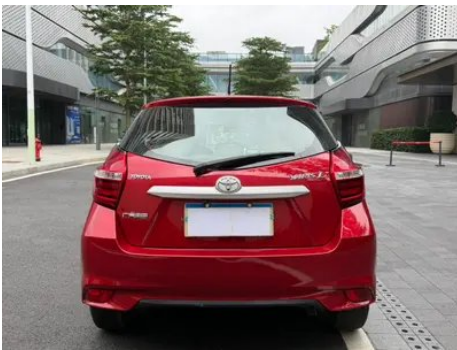

Vehicle Detail Report

Toyota Yaris L 2016 Restyling 1.5E CVT Meilung Edition

Basic Information

Brand	Toyota
Mileage	93,000 km
Color	Red
First Registration	2017-11-01
Transfer Count	0

Vehicle Images