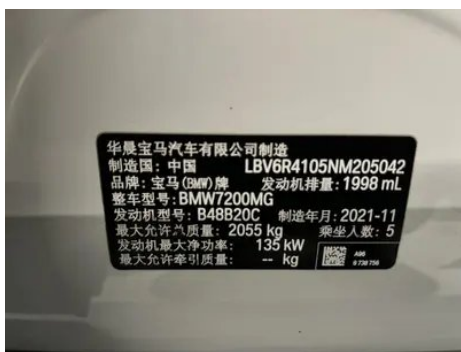

Vehicle Detail Report

BMW 3 Series 2022 325Li M Sports suit

Basic Information

Brand	BMW
Mileage	68,600 km
Color	White
First Registration	2022-02-01
Transfer Count	0

Vehicle Images

Vehicle Condition

1. Driver's seat rails and frame, Signs of removal. 2. Front passenger seat rails and frame, Signs of removal.

Configuration Information

Model Information

Model Name	BMW 3 Series 2022 325Li M Sports suit
Launch Date	2021.08

Basic parameters

Vehicle Class	Mid-size car
Energy Type	Gasoline
Maximum Power (kW)	135
Maximum Torque (N·m)	300
Transmission	8-gear manual integration
Body Type	Sedan
Engine	2.0L 184 hp L4
Dimensions (L×W×H) (mm)	4829*1827*1463
Official 0-100 km/h Acceleration (s)	8.1
Top Speed (km/h)	235
Curb Weight (kg)	1610
Maximum Gross Weight (kg)	2055
NEDC Combined Fuel Consumption (L/100km)	6
WLTP Combined Fuel Consumption (L/100km)	6.8

engine

Engine Model	B48B20C
Displacement (mL)	1998
Displacement (L)	2.0

engine (continued)

Induction Type	Turbocharging
Cylinder Arrangement	L
Number of Cylinders	4
Valves per Cylinder	4
Valve Train	DOHC
Maximum Power (PS)	184
Max Power Speed (rpm)	5000-6500
Max Torque Speed (rpm)	1350-4000
Maximum net power (kW)	135
Fuel Grade	95.
Fuel Delivery System	Direct injection
Cylinder Head Material	Aluminum alloy
Cylinder Block Material	Aluminum alloy
Engine layout	Longitudinal