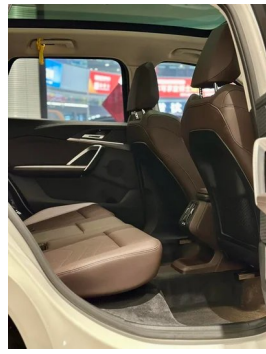

Vehicle Detail Report

BMW X1 2023 sDrive25Li M Sports suit

Basic Information

Brand	BMW
Mileage	15,700 km
Color	White
First Registration	2024-09-01
Transfer Count	0

Vehicle Images

Vehicle Condition

1. Original metal body panels with factory paint.