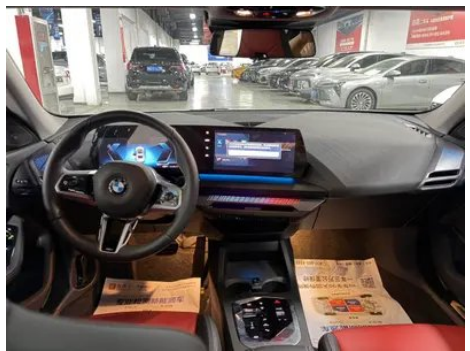

Vehicle Detail Report

BMW 2 Series 2025 225L M Sports Night Suit

Basic Information

Brand	BMW
Mileage	2,800 km
Color	White
First Registration	2025-02-01
Transfer Count	0

Vehicle Images