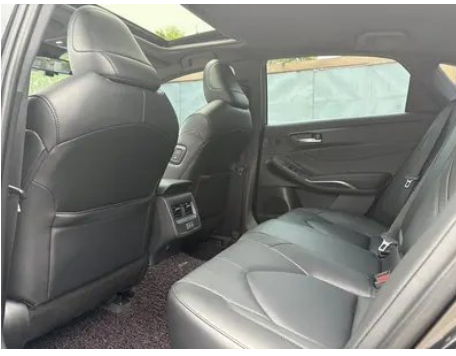

Vehicle Detail Report

Toyota Avalon 2022 2.0L Luxury Edition

Basic Information

Brand	Toyota
Mileage	54,000 km
Color	Black
First Registration	2022-09-01
Transfer Count	1

Vehicle Images

Vehicle Condition

1. Left upper side rail, Deformation. 2. Right front frame rail, Scratch. 3. Left rear quarter panel, Deformation. 4. Right rear quarter panel, Deformation.